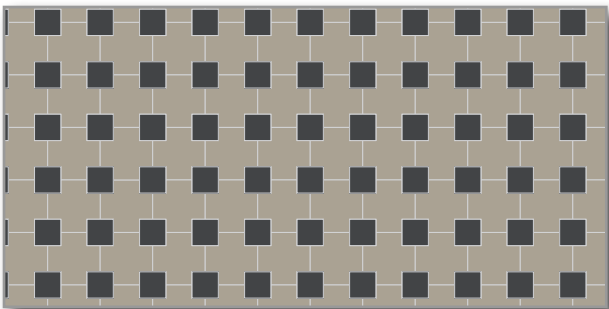

TETRIX (070CRD)

7cm Cross
 9mm Thickness

Assembled (any colours)

27.1x25.3cm sheets
 Boxes of 6 sheets / 0.412M2 / 6.29kg

TEXTILE (070TED)
7 cm Cross + 3.5x3.5cm + 7x7cm 9mm Thickness
Assembled (any colours)
32.74x32.7cm Sheets Boxes of 6 sheets / 0.642M2 / 9.82kg

REEF KNOT (070NPD)
7 cm Cross + 3.5x3.5cm 9mm Thickness
Assembled (any colours)
28.7x27cm sheets Boxes of 6 sheets / 0.465M2 / 6.29kg

CHURCH (150HCD)
15cm Shuttle + 7x7cm 9mm Thickness
Assembled (any colours)
30x30cm sheets Boxes of 6 sheets / 0.545M2 / 10.40kg