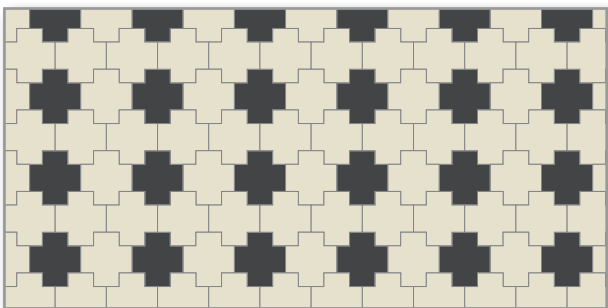

Mosaic Combinations

BASKET WEAVE (050BWD)

2,35x5 cm + 0,12x0,12 cm
 5 mm thickness

Assembled (any colours)

31.4x31.4cm Sheets
 Boxes of 10 sheets / 0.92M2 / 9kg

HONEYCOMB (032NAD)

3.2cm Cross + 1.8cm Rounds
 9mm Thickness

Assembled (any colours)

28.9x28.9cm sheets
 Boxes of 6 sheets / 0.501M2 / 10.71kg

ECLIPSE (037ECD)

3.7cm Star + 5.2cm Ellipse
 9mm Thickness

Assembled (any colours)

29.7x29.7cm sheets
 Boxes of 6 sheets / 0.529M2 / 10.40kg

TETRIX (070CRD)

7cm Cross
 9mm Thickness

Assembled (any colours)

27.1x25.3cm sheets
 Boxes of 6 sheets / 0.412M2 / 6.29kg

TEXTILE (070TED)
7 cm Cross + 3.5x3.5cm + 7x7cm 9mm Thickness
Assembled (any colours)
32.74x32.7cm Sheets Boxes of 6 sheets / 0.642M2 / 9.82kg