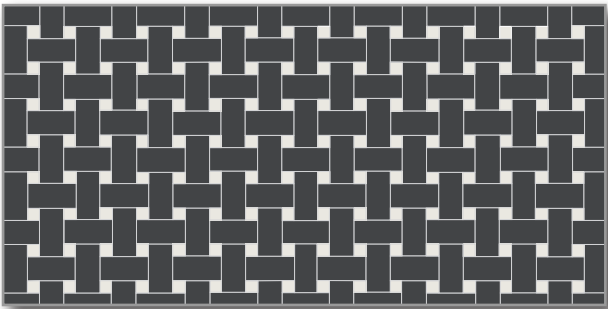

Mosaic Combinations

BASKET WEAVE (050BWD)

2,35x5 cm + 0,12x0,12 cm
 5 mm thickness

Assembled (any colours)

31.4x31.4cm Sheets
 Boxes of 10 sheets / 0.92M2 / 9kg

HONEYCOMB (032NAD)

3.2cm Cross + 1.8cm Rounds
 9mm Thickness

Assembled (any colours)

28.9x28.9cm sheets
 Boxes of 6 sheets / 0.501M2 / 10.71kg

ECLIPSE (037ECD)

3.7cm Star + 5.2cm Ellipse
 9mm Thickness

Assembled (any colours)

29.7x29.7cm sheets
 Boxes of 6 sheets / 0.529M2 / 10.40kg

TETRIX (070CRD)

7cm Cross
 9mm Thickness

Assembled (any colours)

27.1x25.3cm sheets
 Boxes of 6 sheets / 0.412M2 / 6.29kg

TEXTILE (070TED)
7 cm Cross + 3.5x3.5cm + 7x7cm 9mm Thickness
Assembled (any colours)
32.74x32.7cm Sheets Boxes of 6 sheets / 0.642M2 / 9.82kg

HEXAGONS + DIAMONDS (050HELOD)
5cm Hexagons + 5cm Diamonds 5mm Thickness
Assembled (any colours)
27.5x25.3cm sheets Boxes of 10 sheets / 0.69M2 / 8.32kg