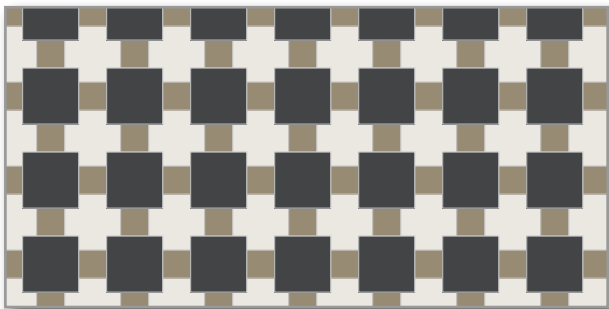

Mosaic Combinations

BASKET WEAVE (050BWD)

2,35x5 cm + 0,12x0,12 cm
 5 mm thickness

Assembled (any colours)

31.4x31.4cm Sheets
 Boxes of 10 sheets / 0.92M2 / 9kg

HONEYCOMB (032NAD)

3.2cm Cross + 1.8cm Rounds
 9mm Thickness

Assembled (any colours)

28.9x28.9cm sheets
 Boxes of 6 sheets / 0.501M2 / 10.71kg

ECLIPSE (037ECD)

3.7cm Star + 5.2cm Ellipse
 9mm Thickness

Assembled (any colours)

29.7x29.7cm sheets
 Boxes of 6 sheets / 0.529M2 / 10.40kg

TETRIX (070CRD)

7cm Cross
 9mm Thickness

Assembled (any colours)

27.1x25.3cm sheets
 Boxes of 6 sheets / 0.412M2 / 6.29kg

TEXTILE (070TED)
7 cm Cross + 3.5x3.5cm + 7x7cm 9mm Thickness
Assembled (any colours)
32.74x32.7cm Sheets Boxes of 6 sheets / 0.642M2 / 9.82kg