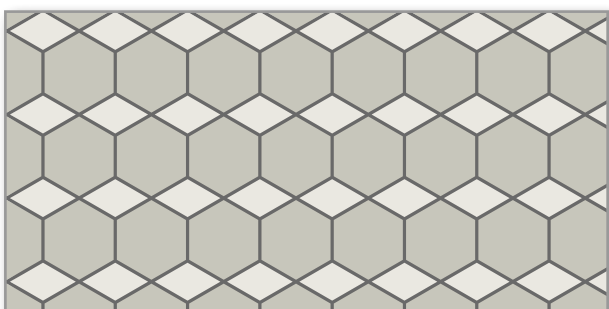

HEXAGONS + DIAMONDS (050HELOD)
5cm Hexagons + 5cm Diamonds 5mm Thickness
Assembled (any colours)
27.5x25.3cm sheets Boxes of 10 sheets / 0.69M2 / 8.32kg